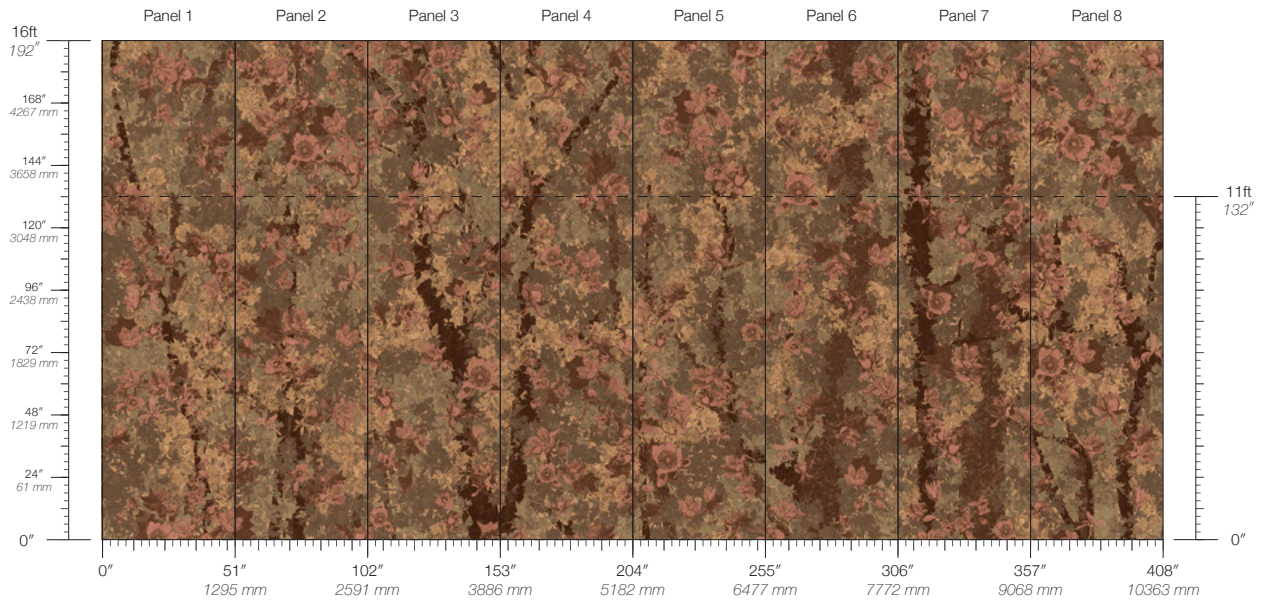

Unami Pawpaw

Suitable for residential and commercial projects

COLOR

Pawpaw

ITEM

7245

CONTENT

Type II Vinyl

PANEL WIDTH

51" / 1295 mm trimmed

PANEL HEIGHT

132" / 3353 mm standard
192" / 4877 mm extended

REPEAT

Non-repeating

STOCK

Made to order

LEAD TIME

4 weeks to print

MINIMUM

1 panel

PRICE

Available upon request

ORIGIN

USA

DETAILS

Custom options available

ENVIRONMENTAL

Recycled Content
Phthalate Free
Low VOC

SPECS

Commercial Vinyl face
Non-woven backing
20 oz per linear yard
620 g per linear meter
Smooth muted metallic texture

TESTING

(US) ASTM E84 Adhered Class A
(EU) EN 15102 Class B, s2
(CN) CAN/ULC-S102.2 Class A
CCC-W-408D Type II
WA Specification W-101 Type II

MAINTENANCE

Water-based cleanser

CONTACT

sales@calicowallpaper.com
+1 718 243 1705
57 Lispenard Street
New York, NY 10013 USA

DISCLAIMER

Refer to our website to see the full mural artwork. Reference the physical sample for color and texture. Panel maps represent mural artwork only.